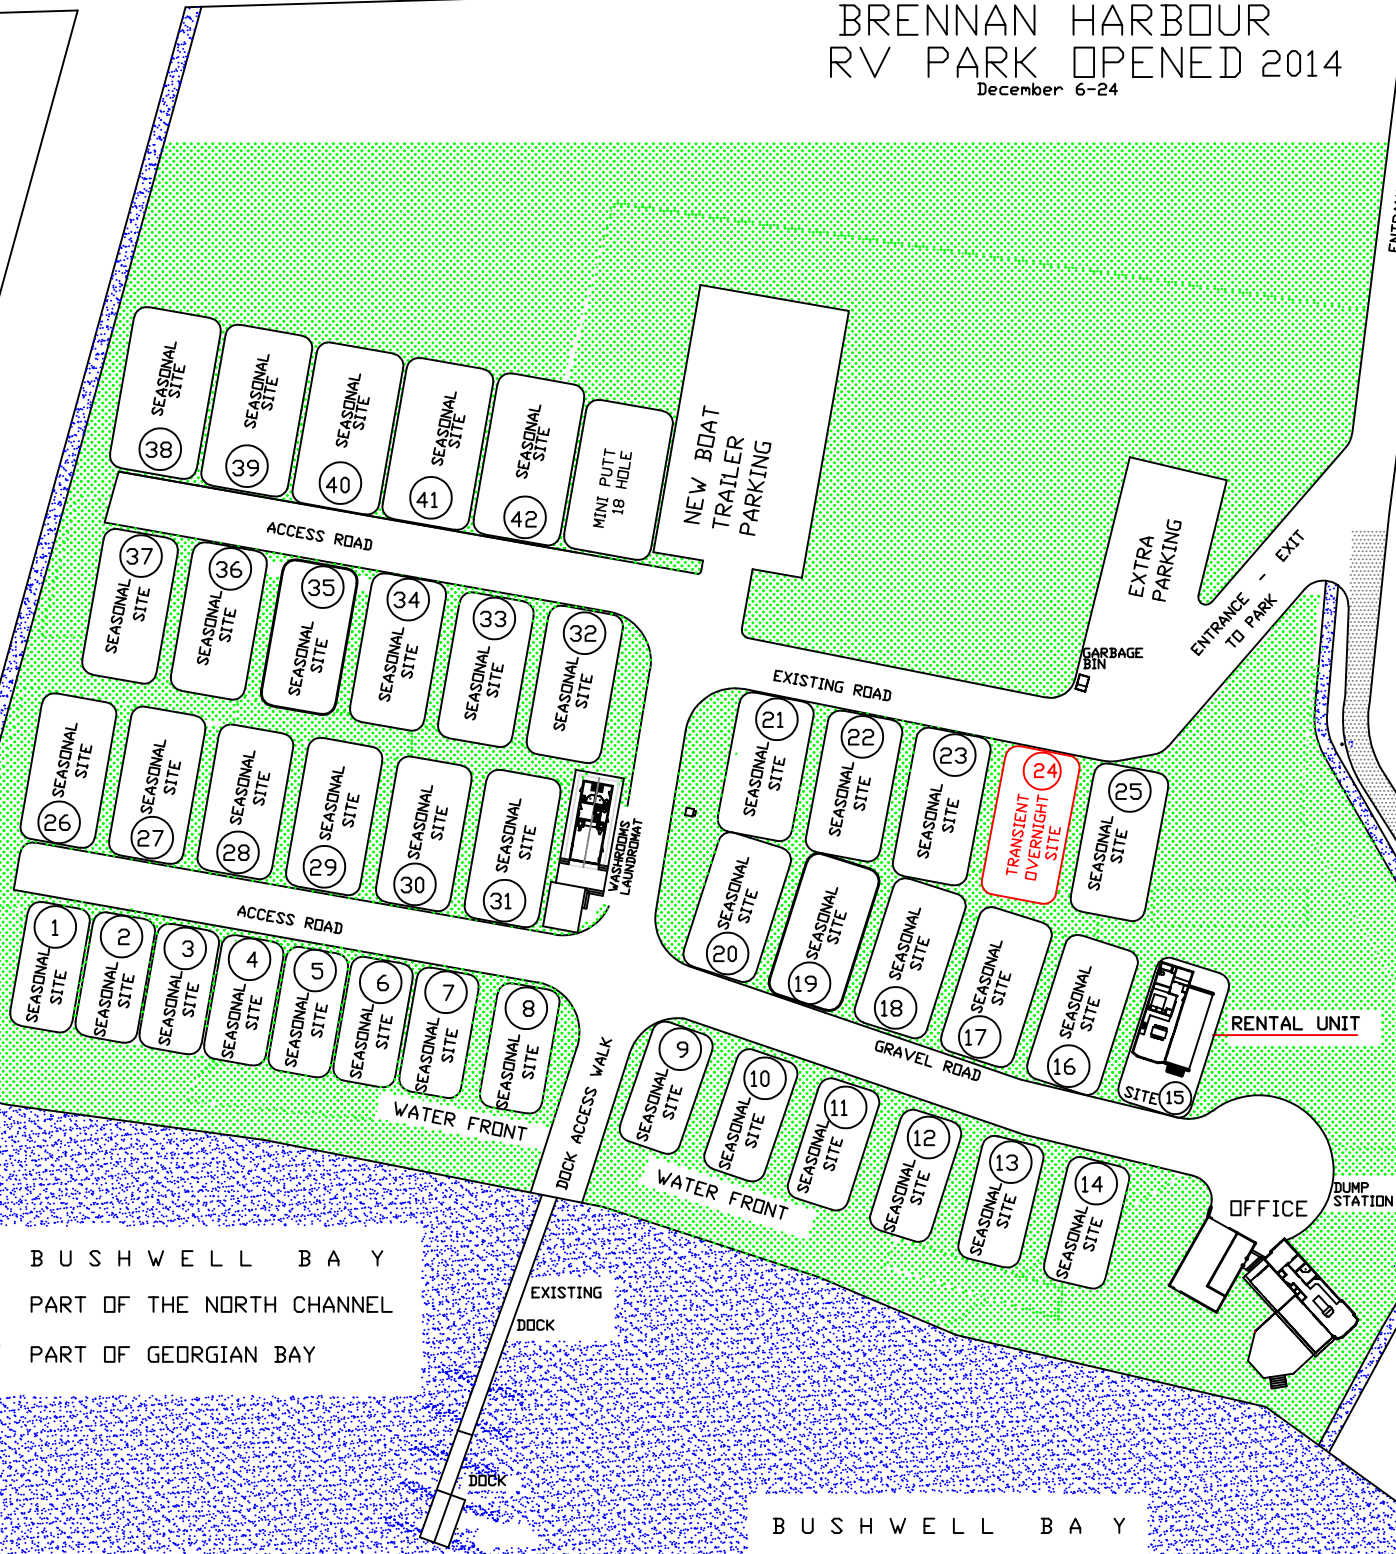

BRENNAN HARBOUR RV PARK MAP

ALL SITES ARE BACK-IN ONLY c/w WATER + 30/50 AMP + 110V PLUG-INS
HOLDING TANK PUMP OUT ON REQUEST - DUMP STATION AVAILABLE

308 BRENNAN HARBOUR ROAD
SPANISH DN POP 2A0
Info@BrennanHarbourRVPark.ca
705-806-4299 - 705-261-0126

BRENNAN HARBOUR ROAD

TO SPANISH
HIWAY # 17

BRENNAN HARBOUR
RV PARK OPENED 2014
December 6-24

ENTRANCE DRIVEWAY

PRIVATE DRIVEWAY
TO BRENNAN
HARBOUR RESORT

BUSHWELL BAY
PART OF THE NORTH CHANNEL
PART OF GEORGIAN BAY

BUSHWELL BAY